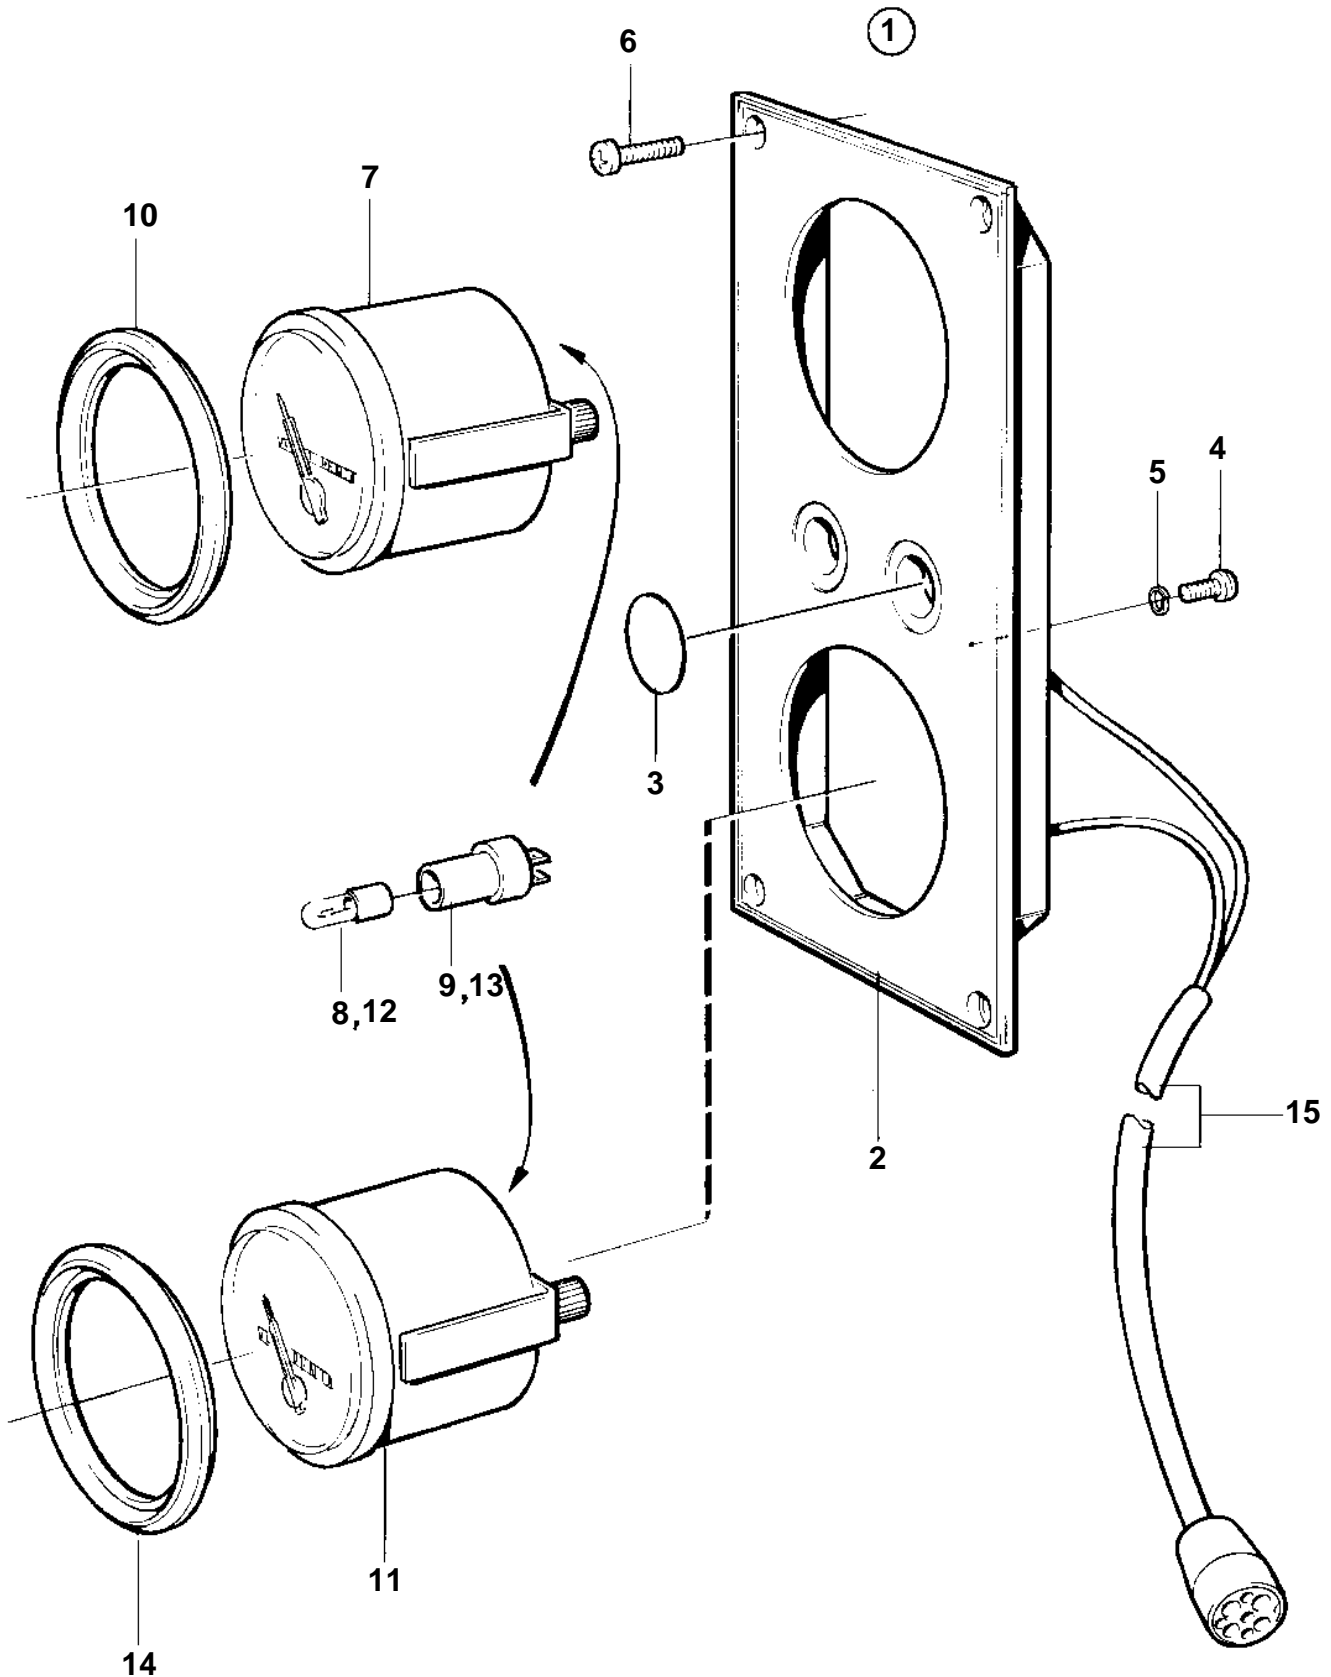

TAMD71B, TAMD73P-A, TAMD73WJ-A

## TAMD71B, TAMD73P-A, TAMD73WJ-A

REF	PART NO.	QTY	DESCRIPTION	SEE SEC.	NOTES
1	846803	1	Instrument panel		REPLACED BY 849939. Gold coloured stripe.
	849939	1	Instrument panel		REPLACED BY 864050. White coloured stripe.
2		1	· Instrument panel		
3	828607	2	· · Cover plate		
4	949947	1	· · Screw		
5	941904	1	· · Spring washer		
6	828647	4	· · Screw		
7	873202	1	· Oil pressure gauge		(863937)
8	863947	1	· · Bulb		RED. For instruments of early production should white bulb 182059 and bulb holder 808175 be mounted.
9	863945	1	· · Bulb socket		For instruments of early production should white bulb 182059 and bulb holder 808175 be mounted.
10	858643	1	· Front ring		
11	873204	1	· Turbo pressure gauge		0-2bar
12	863947	1	· · Bulb		RED. For instruments of early production should white bulb 182059 and bulb holder 808175 be mounted.
13	863945	1	· · Bulb socket		For instruments of early production should white bulb 182059 and bulb holder 808175 be mounted.
14	858643	1	· Front ring		
15		X	· Cable trunkElectrical materials	1963	Turbocharge-reverse gear.